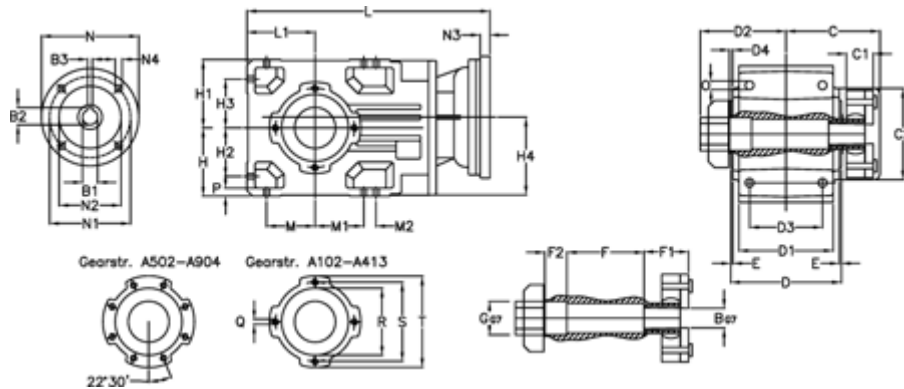

Article number: 29600401016545  
 Description: Bevel helical gearbox  
 A412QF45-10,1-P112B5

## Measures

B = 45	D1 = 155	F2 = 54	L = 404.5	N3 = -
B1 = 28	D2 = 136	G = 45	L1 = 112	N4 = M12x16
B2 = 31.3	D3 = 120	GA = 37 NM	M = 80.0	O = 14.0
B3 = 8	d4 = 5.5	H = 112	M1 = 80.0	P = 13
C = 146.0	Description = A412QF45-xx-P112 B5	H1 = 112	M2 = 20	Q = M12x19
C1 = 54	E = 3.5	H2 = 80.0	N = 250	R = 130
C2 = 133.0	F = 164.0	H3 = 80.0	N1 = 215	S = 165
D = 182	F1 = 54.0	H4 = 129.5	N2 = 180	T = 200